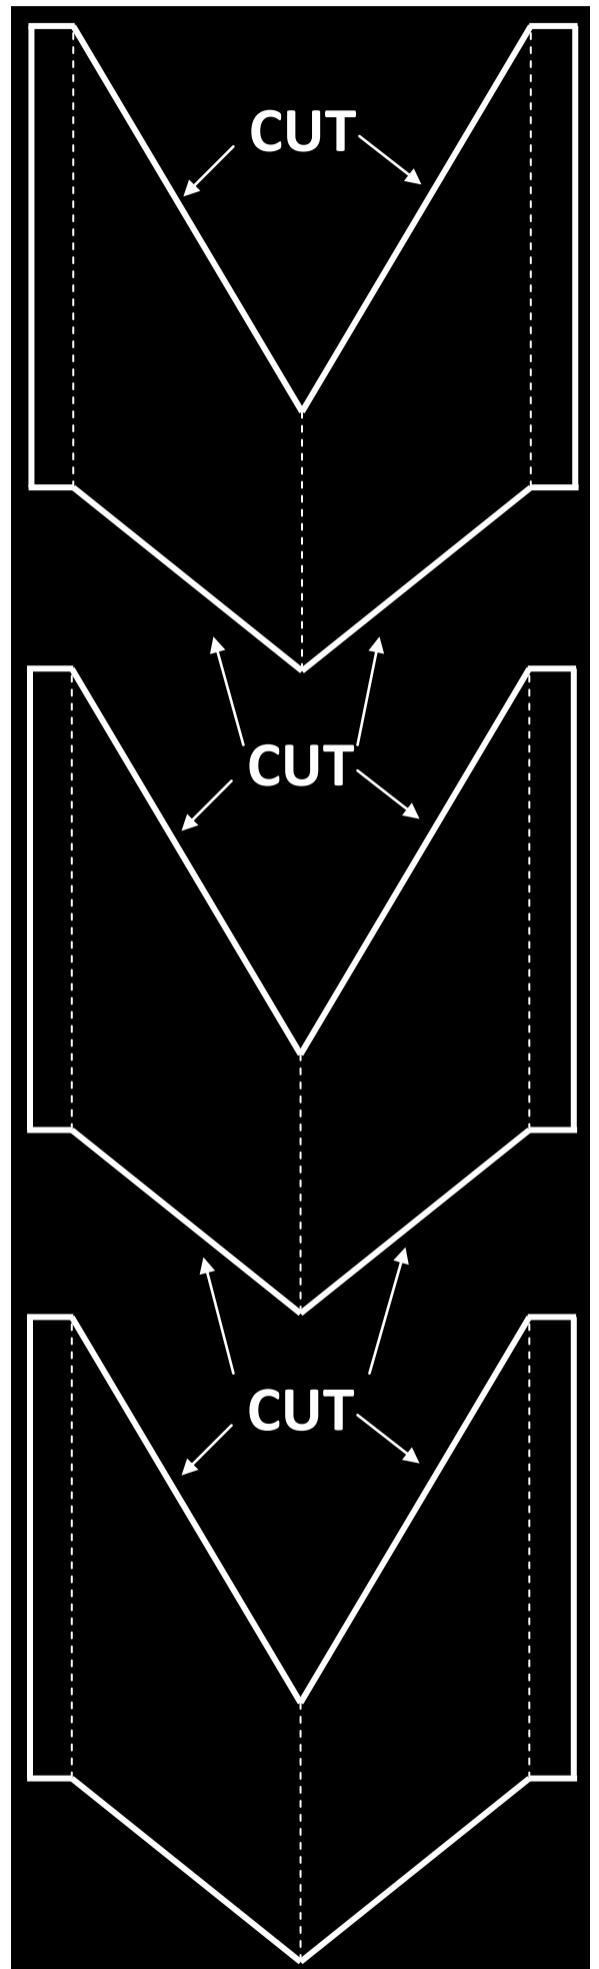

# BLACK BRANT ROCKET

**NOSE CONE**  
Roll into cone  
shape around  
bode tube

**BODY TUBE**  
Cut out along outside edge and  
roll around tube

**FINS**  
Cut out along solid white line and  
fold along dotted lines

Based on the Black Brant V rocket, but not exactly to scale.  
© 2016 The Manitoba Museum. All Rights Reserved.