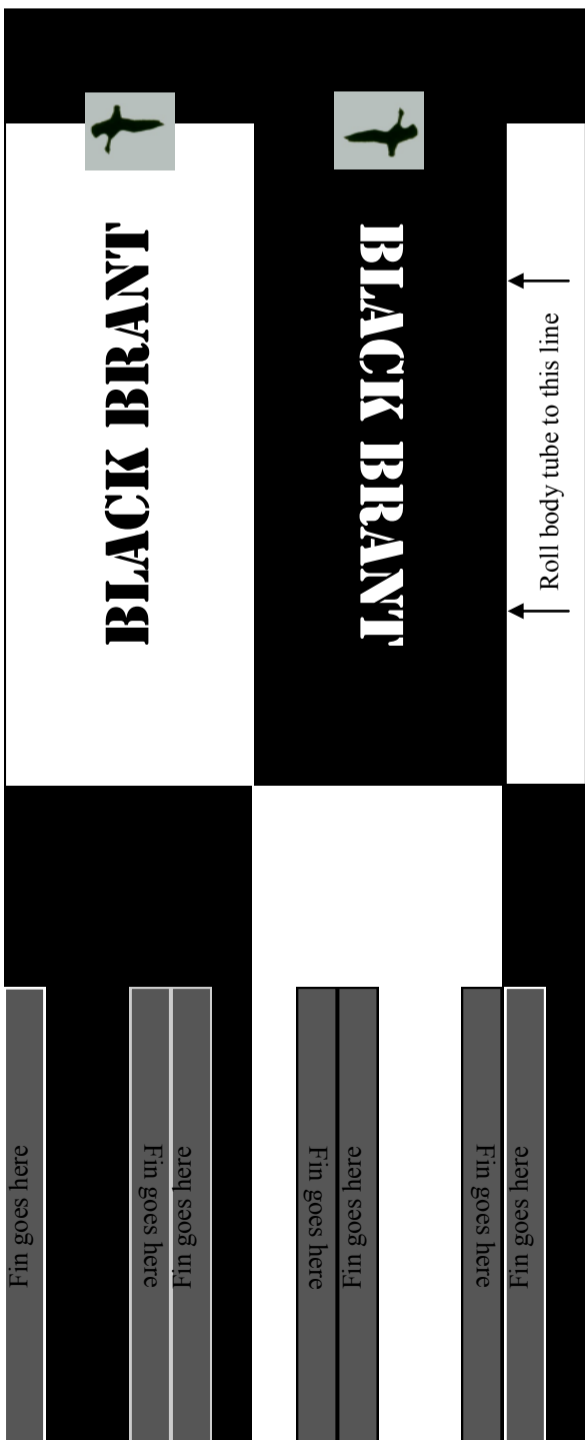

# BLACK BRANT ROCKET

**NOSE CONE**  
Roll into cone  
shape around  
bode tube

**BODY TUBE**  
Cut out along outside edge and  
roll around tube

**FINS**  
Cut out along solid white line and  
fold along dotted lines

Based on the Black Brant V rocket, but not exactly to scale.  
© 2016 The Manitoba Museum. All Rights Reserved.